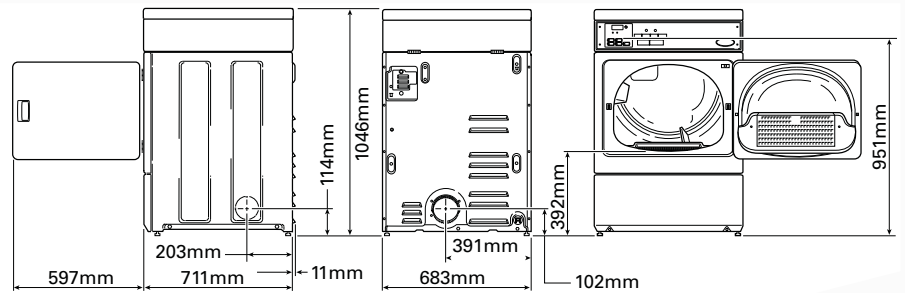

CW8C COMMERCIAL WASHER

Capacity (kg)	8
Volume (L)	80
Dimensions	
Height (mm)	1092
Width (mm)	683
Depth (mm)	711
Net weight (kg)	120
Power circuit (240V)	10A
Water in (washer taps)	1 cold 1 hot
Diameter drain (mm)	30

*Non-coin (OPL) model with drain pump shown

CD8C COMMERCIAL DRYER

Capacity (kg)	8
Volume (L)	201
Dimensions	
Height (mm)	1077
Width (mm)	683
Depth (mm)	711
Net weight (kg)	68
Power circuit (240V)	10A
Heating	
Gas (MJ)	25
Electric (240V)	20A
Exhaust diameter (mm)	102

*Non-coin (OPL) Electric model shown

CS8C WASHER/DRYER COMBINATION

	Washer	Dryer
Capacity (kg)	8	8
Volume (L)	80	201
Dimensions		
Height (mm)	1905	
Width (mm)	683	
Depth (mm)	711	
Net weight (kg)	168	
Power circuit	240V	
240V: 1-Phase	10A	10A
415V: 3-Phase	-	20A
Heating		
240V: 1-Phase	-	20A
415V: 3-Phase	10A	10A
Water in (washer taps)	1 cold 1 hot	-
Diameter drain (mm)	30	-
Exhaust diameter (mm)	-	102

*Non-coin (OPL) model with drain pump shown

* Product design and specifications are subject to change without notice.

www.yourlaundry.com.au
info@yourlaundry.com.au

Head Office

1/6 Redland Drive,
MITCHAM, VIC 3132
Australia
P: 1800 243 477
F: 1300 728 108

QLD Office

20/30 Mudgeeraba Rd,
MUDGEERABA, QLD 4213
Australia
P: 1300 666 289
F: 1300 728 108