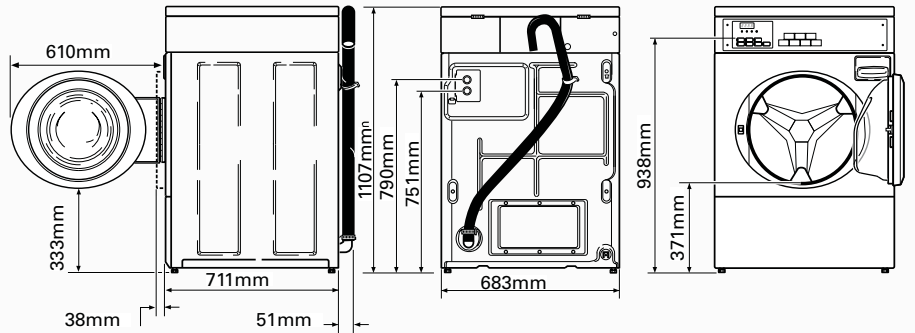

# CW8C COMMERCIAL WASHER

Capacity (kg)	<b>8</b>
Volume (L)	<b>80</b>
Dimensions	
Height (mm)	<b>1092</b>
Width (mm)	<b>683</b>
Depth (mm)	<b>711</b>
Net weight (kg)	<b>120</b>
Power circuit (240V)	<b>10A</b>
Water in (washer taps)	<b>1 cold 1 hot</b>
Diameter drain (mm)	<b>30</b>