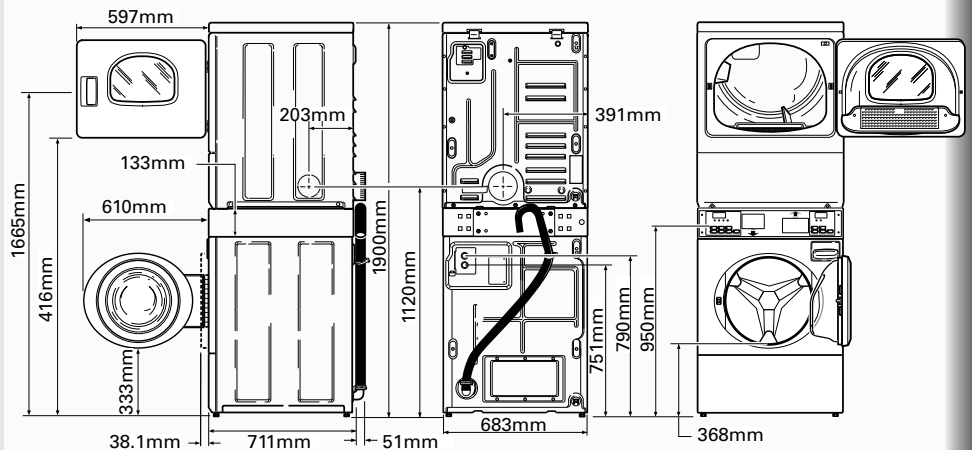

CS8C WASHER/DRYER COMBINATION

	Washer	Dryer
Capacity (kg)	8	8
Volume (L)	80	201
Dimensions		
Height (mm)	1905	
Width (mm)	683	
Depth (mm)	711	
Net weight (kg)	168	
Power circuit	240V	
240V: 1-Phase	10A	10A
415V: 3-Phase	-	20A
Heating		
240V: 1-Phase	-	20A
415V: 3-Phase	10A	10A
Water in (washer taps)	1 cold 1 hot	-
Diameter drain (mm)	30	-
Exhaust diameter (mm)	-	102